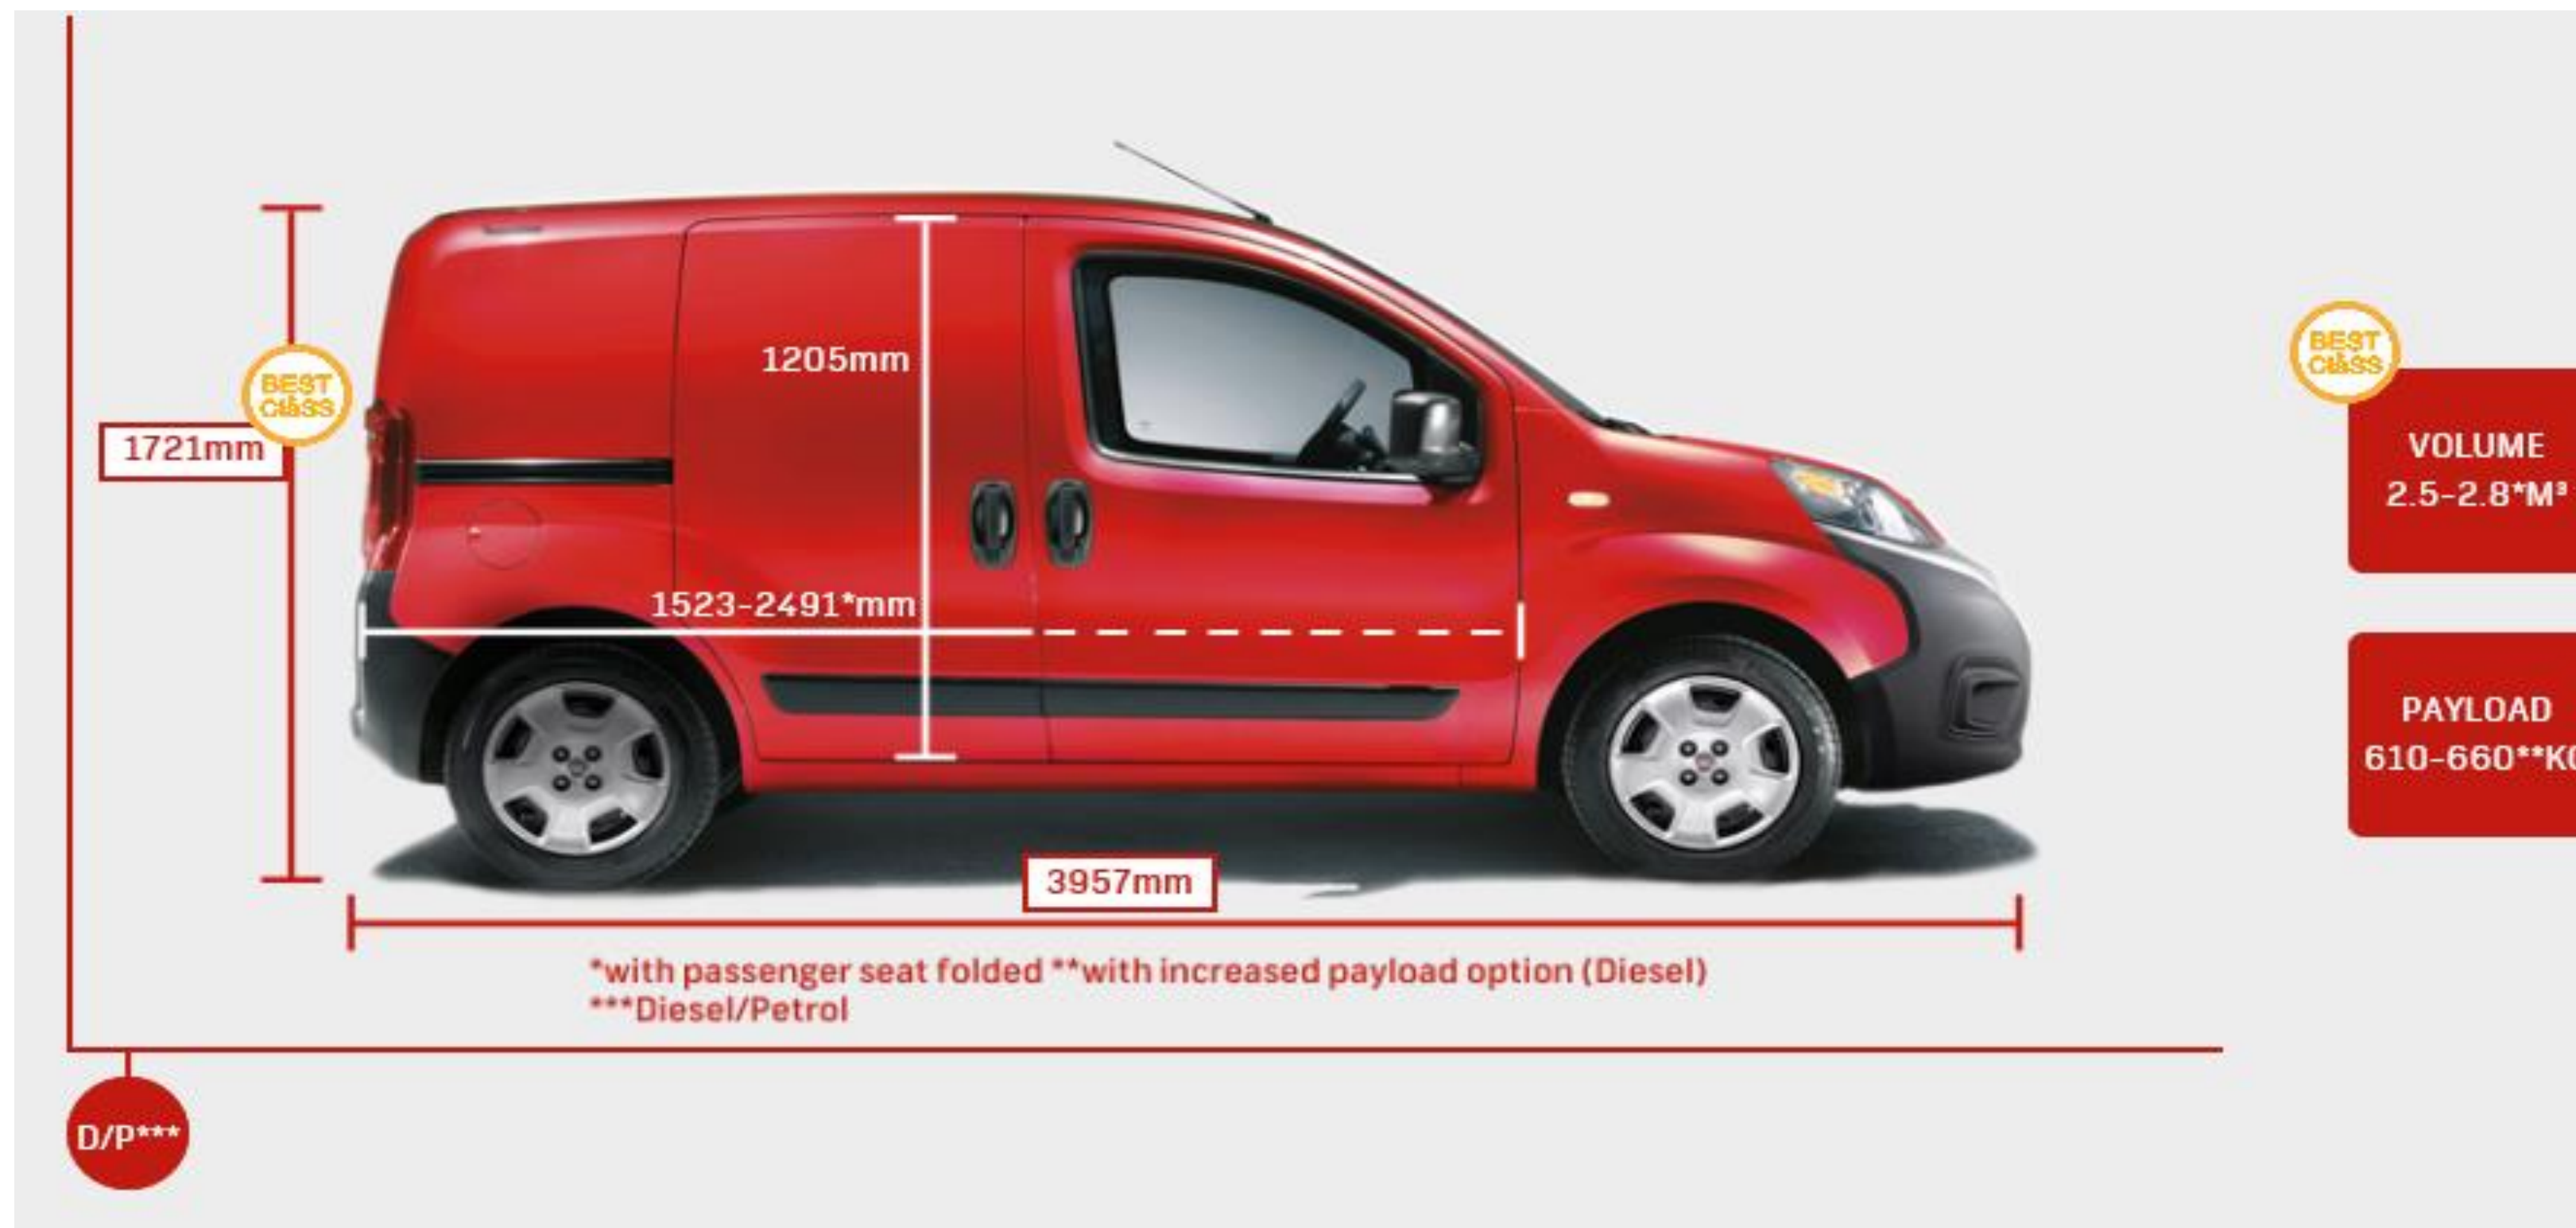

Price List - Technical Specification

FIORINO EURO 6

CARGO - N1

SWB (L1H1)

225.1LR.1	STANDARD	1.3 MULTIJET 80 HP
225.4LR.1	ADVENTURE	1.3 MULTIJET 80 HP ADVENTURE

Wheelbase	Loadspace volume	Engine		GVW	Nominal Payload*	Power	Max Torque	Max Speed	Seats	Fuel Consumption		
		CC	HP	KG	KG	HP @ RPM	Nm @ RPM	MPH		MPG	L/100KM	CO2 (g/km)
SWB	M3	1248	80	1750	660	80 @ 3500	200 @ 1500	100	2	64.2	4.4	115
WITH ECO PACK												
										MPG	L/100KM	CO2 (g/km)
										74.3	3.8	100

Dimensions (MM)				
Loadspace Length	Loadspace Width	External Length	Width (Ex Mirrors)	Height Unladen
1523	1473	3957	1716	1721

N1 = Homologated for goods transport. M1 = Homologated for passenger transport

* Maximum payload figures includes driver and is subject to change dependant on variances in features, options and trim levels

The CO2 emissions test figures shown in the table to do not express or imply any guarantee of the emissions or fuel economy of a vehicle in the class in question. All figures are based on tests conducted on vehicles with standard wheels and tyres. Optional or accessory wheel and tyre upgrades may have an effect on the emissions or fuel consumption figures provided for any vehicle.