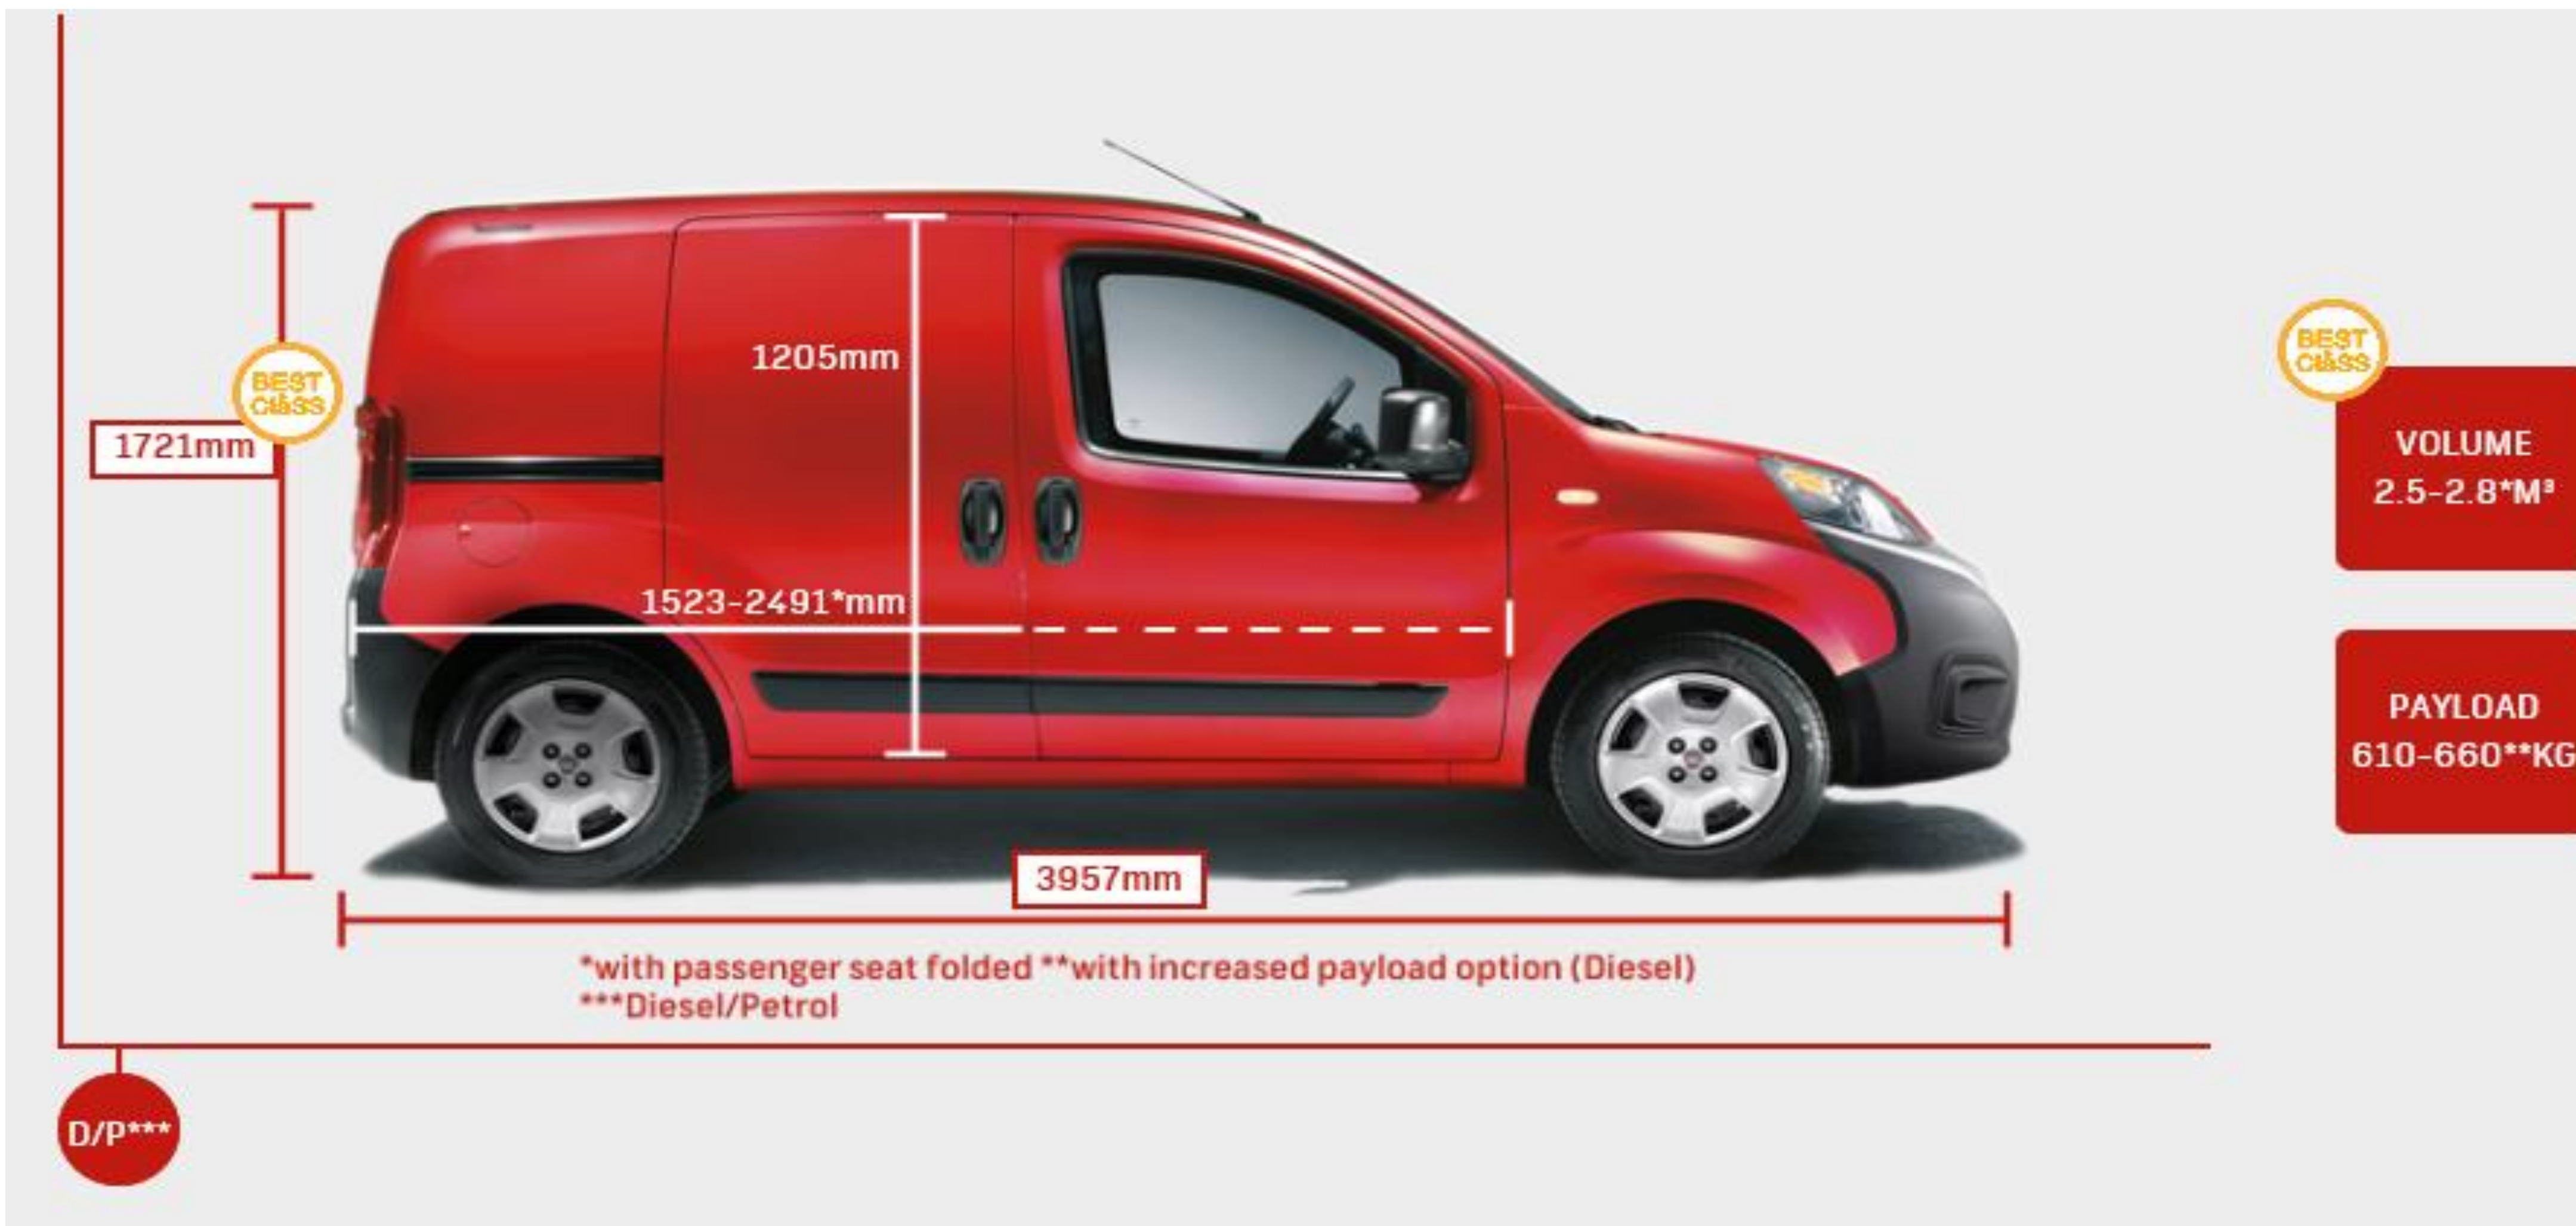

Price List - Technical Specification

FIORINO EURO 6

CARGO - N1

SWB (L1H1)

225.1LR.1	STANDARD	1.3 MULTIJET 80 HP
225.4LR.1	ADVENTURE	1.3 MULTIJET 80 HP ADVENTURE

Wheelbase	Loadspace volume	Engine		GVW	Nominal Payload*	Power	Max Torque	Max Speed	Seats	Fuel Consumption			
		CC	HP							MPG	L/100KM	CO2 (g/km)	
SWB	M3	1248	80	1750	660	80 @ 3500	200 @ 1500	100	2	64.2	4.4	115	
WITH ECO PACK													
											MPG	L/100KM	CO2 (g/km)
											74.3	3.8	100

Dimensions (MM)				
Loadspace Length	Loadspace Width	External Length	Width (Ex Mirrors)	Height Unladen
1523	1473	3957	1716	1721

N1 = Homologated for goods transport. M1 = Homologated for passenger transport

* Maximum payload figures includes driver and is subject to change dependant on variances in features, options and trim levels

The CO2 emissions test figures shown in the table do not express or imply any guarantee of the emissions or fuel economy of a vehicle in the class in question. All figures are based on tests conducted on vehicles with standard wheels and tyres. Optional or accessory wheel and tyre upgrades may have an effect on the emissions or fuel consumption figures provided for any vehicle.