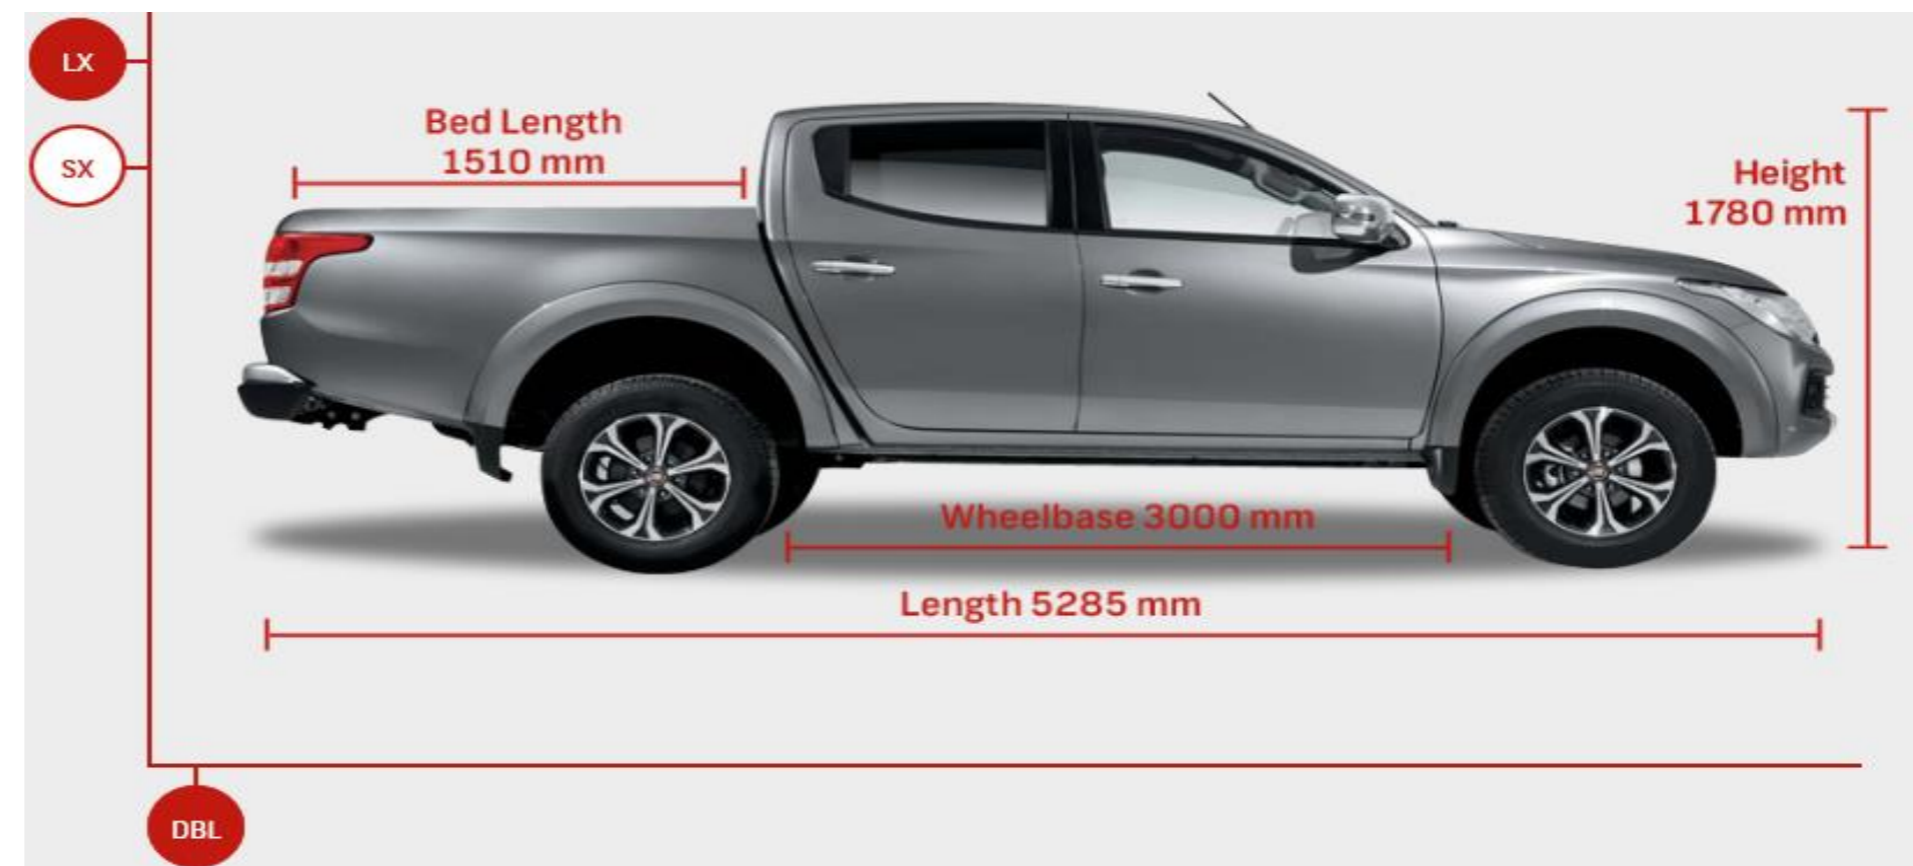

Price List - Technical Specification

FULLBACK EURO 6

CARGO - N1			Approach Angle	Departure angle	Ground Clearance	Wading Depth	Engine					Power	Max Torque	Max Speed	Seats	Fuel Consumption			Dimensions (MM)								
Double Cab - Manual			Degrees	Degrees	mm	MM	CC	HP	KG	Nominal Payload*	Towing Capacity	Gross Train Weight	HP @ RPM	Nm @ RPM		MPH	MPG	L/100KM	CO2 (g/km)	Loadspace volume - M3	Cargo Length	Cargo Height	Cargo Width	External Length	Width (ex Mirrors)	Height Overall	
503.98U.0	SX	2.4 Diesel 150HP Double Cab 6 Spd Manual SX	30	22	200	700	2442	150	2905	1045	3100	6005	150 @ 3500	380 @ 1500	105	5	44.2	6.4	169	1.9	1520	845	1470	5285	1785	1775	
503.98S.0	LX	2.4 Diesel 180HP Double Cab 6 Spd Manual LX			205								180	180 @ 3500	430 @ 2500		111	42.8	6.6		173	1510			850	1815	1780
Double Cab - Auto			30	22	205	700	2442	180	2910	1050	3100	6010	180 @ 3500	430 @ 2500	110	5	39.2	7.2	189	1.9	1510	850	1470	5285	1815	1780	

N1 = Homologated for goods transport. M1 = Homologated for passenger transport

* Maximum payload figures includes driver and is subject to change dependant on variances in features, options and trim levels

The CO2 emissions test figures shown in the table do not express or imply any guarantee of the emissions or fuel economy of a vehicle in the class in question. All figures are based on tests conducted on vehicles with standard wheels and tyres. Optional or accessory wheel and tyre upgrades may have an effect on the emissions or fuel consumption figures provided for any vehicle.

CAPACITY

SX

LX