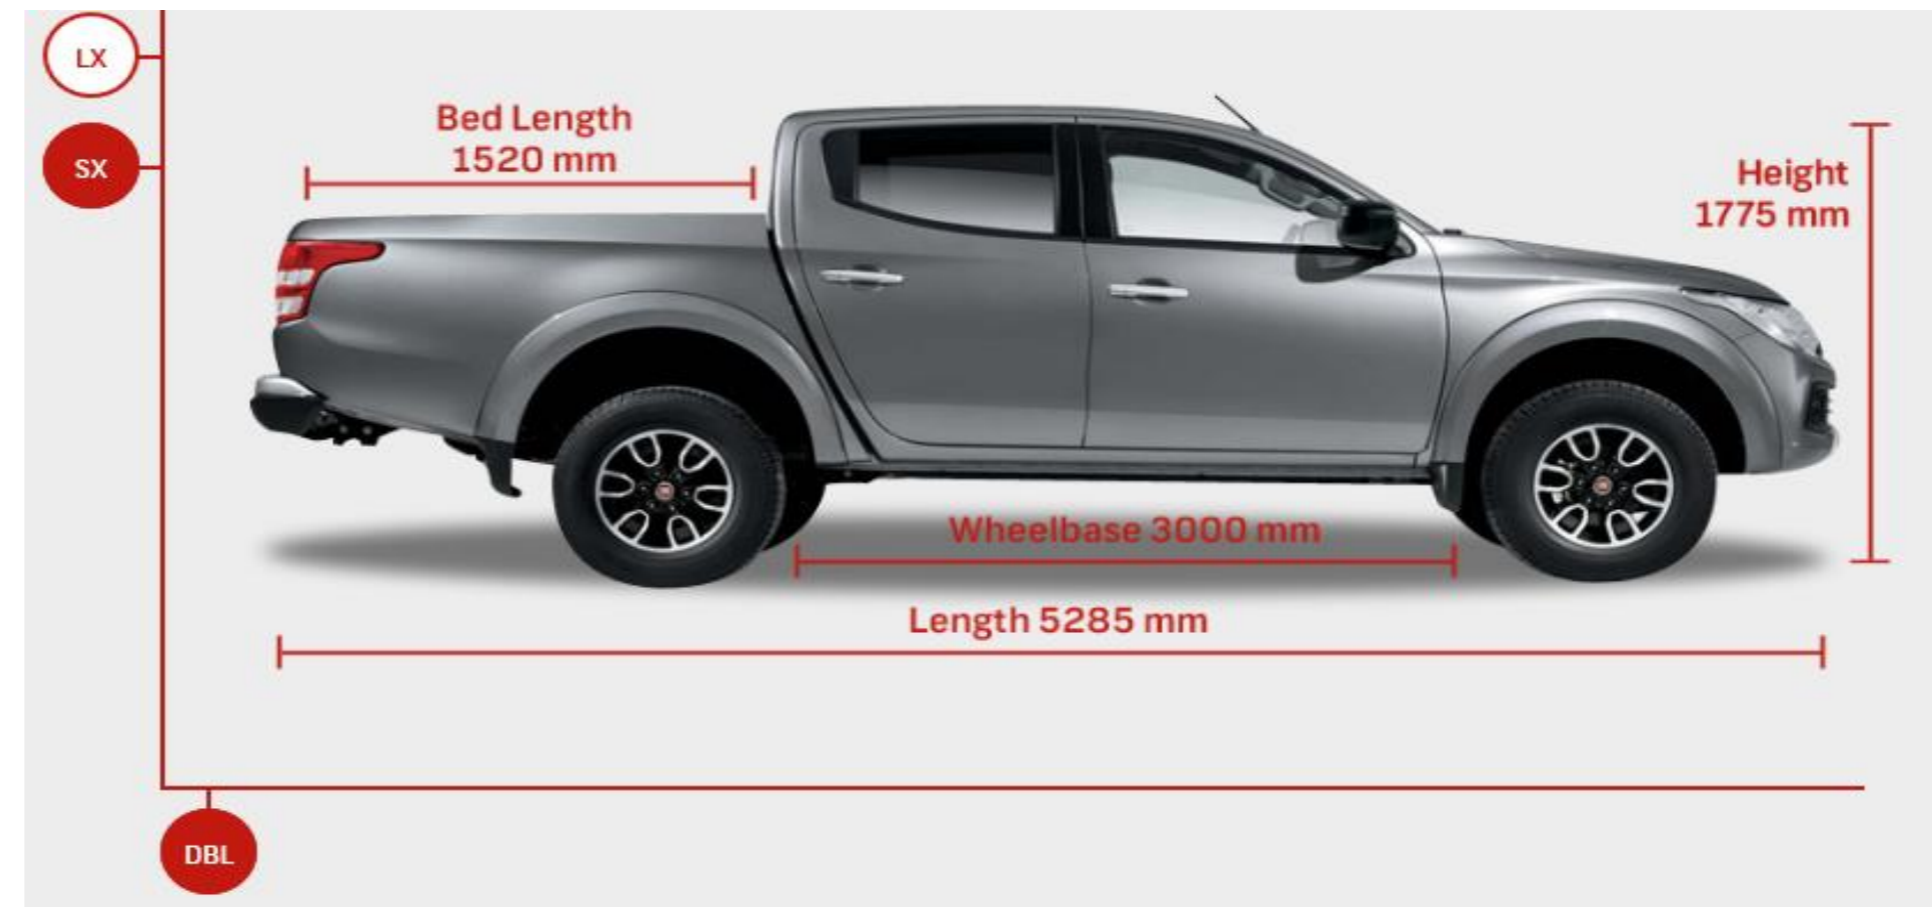

CARGO - N1			Approach Angle	Departure angle	Ground Clearance	Wading Depth	Engine					Power	Max Torque	Max Speed	Seats	Fuel Consumption			Dimensions (MM)								
Double Cab - Manual			Degrees	Degrees	mm	MM	CC	HP	KG	Nominal Payload*	Towing Capacity	Gross Train Weight	HP @ RPM	Nm @ RPM		MPH	MPG	L/100KM	CO2 (g/km)	Loadspace volume - M3	Cargo Length	Cargo Height	Cargo Width	External Length	Width (ex Mirrors)	Height Overall	
503.98U.0	SX	2.4 Diesel 150HP Double Cab 6 Spd Manual SX	30	22	200	700	2442	150	2905	1045	3100	6005	150 @ 3500	380 @ 1500	105	5	44.2	6.4	169	1.9	1520	845	1470	5285	1785	1775	
503.98S.0	LX	2.4 Diesel 180HP Double Cab 6 Spd Manual LX			205								180	180 @ 3500	430 @ 2500		111	42.8	6.6		173	1510			850	1815	1780
Double Cab - Auto			30	22	205	700	2442	180	2910	1050	3100	6010	180 @ 3500	430 @ 2500	110	5	39.2	7.2	189	1.9	1510	850	1470	5285	1815	1780	

N1 = Homologated for goods transport. M1 = Homologated for passenger transport

* Maximum payload figures includes driver and is subject to change dependant on variances in features, options and trim levels

The CO2 emissions test figures shown in the table do not express or imply any guarantee of the emissions or fuel economy of a vehicle in the class in question. All figures are based on tests conducted on vehicles with standard wheels and tyres. Optional or accessory wheel and tyre upgrades may have an effect on the emissions or fuel consumption figures provided for any vehicle.

CAPACITY

SX